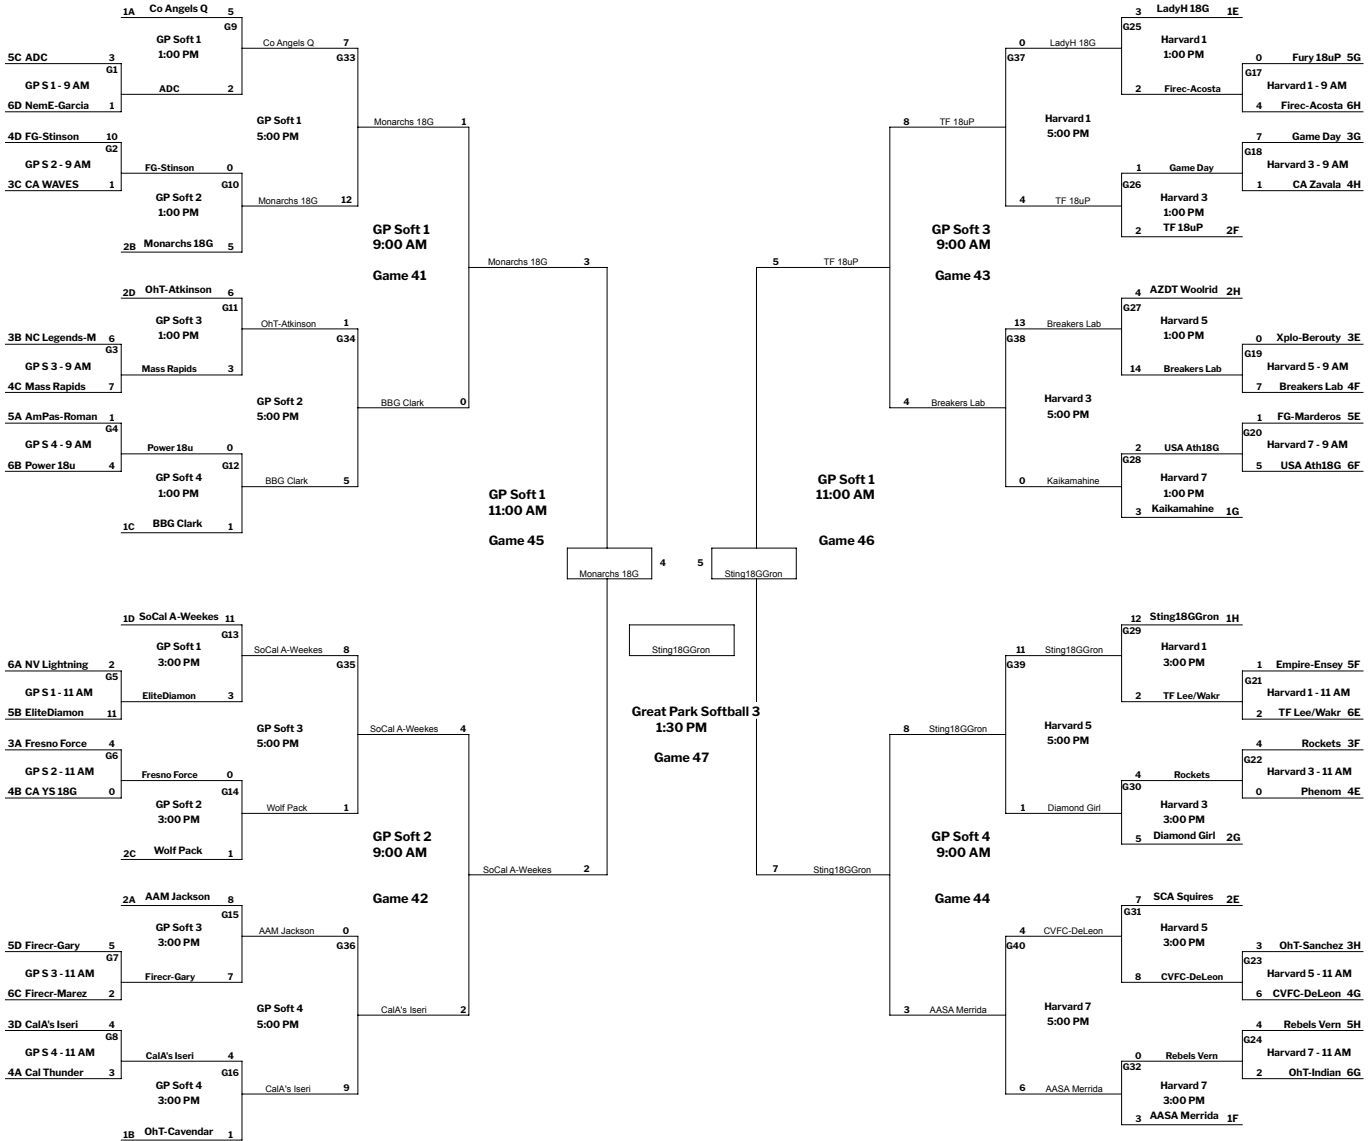

2021 CHAMPIONS CUP (18u)

Championship Bracket

Game 1 Sat 9:00 AM GP Soft 1
 Game 2 Sat 9:00 AM GP Soft 2
 Game 3 Sat 9:00 AM GP Soft 3
 Game 4 Sat 9:00 AM GP Soft 4
 Game 5 Sat 11:00 AM GP Soft 1
 Game 6 Sat 11:00 AM GP Soft 2
 Game 7 Sat 11:00 AM GP Soft 3
 Game 8 Sat 11:00 AM GP Soft 4
 Game 9 Sat 1:00 PM GP Soft 1
 Game 10 Sat 1:00 PM GP Soft 2
 Game 11 Sat 1:00 PM GP Soft 3
 Game 12 Sat 1:00 PM GP Soft 4
 Game 13 Sat 3:00 PM GP Soft 1
 Game 14 Sat 3:00 PM GP Soft 2
 Game 15 Sat 3:00 PM GP Soft 3
 Game 16 Sat 3:00 PM GP Soft 4

Game 17 Sat 9:00 AM Harvard 1
 Game 18 Sat 9:00 AM Harvard 3
 Game 19 Sat 9:00 AM Harvard 5
 Game 20 Sat 9:00 AM Harvard 7
 Game 21 Sat 11:00 AM Harvard 1
 Game 22 Sat 11:00 AM Harvard 3
 Game 23 Sat 11:00 AM Harvard 5
 Game 24 Sat 11:00 AM Harvard 7
 Game 25 Sat 1:00 PM Harvard 1
 Game 26 Sat 1:00 PM Harvard 3
 Game 27 Sat 1:00 PM Harvard 5
 Game 28 Sat 1:00 PM Harvard 7
 Game 29 Sat 3:00 PM Harvard 1
 Game 30 Sat 3:00 PM Harvard 3
 Game 31 Sat 3:00 PM Harvard 5
 Game 32 Sat 3:00 PM Harvard 7